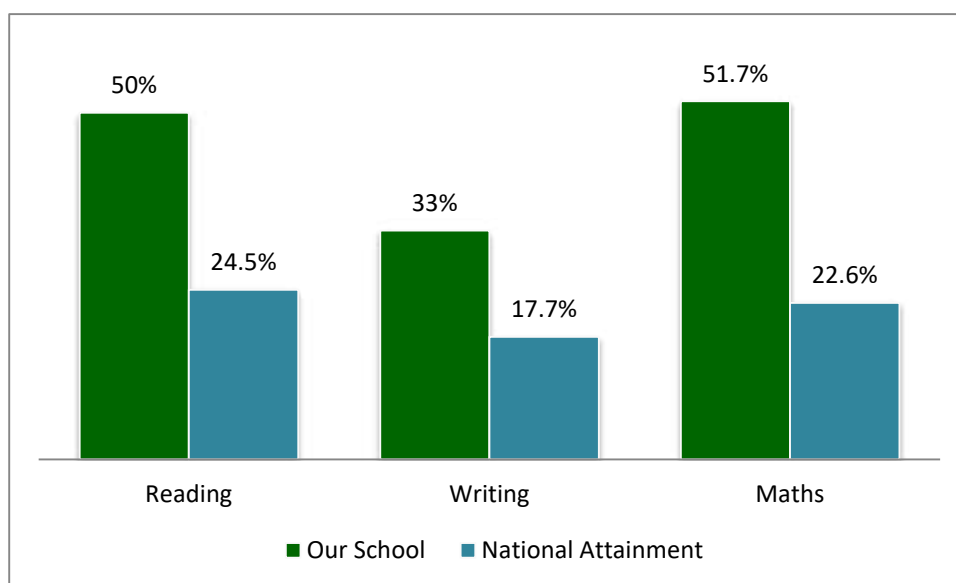

Percentage of children reaching High Attainment and Greater Depth:

You can find more information about the SATs tests and what the results mean on our school website: <http://www.wrpschool.org/assets/sats-results-year-6-info-2017.pdf>