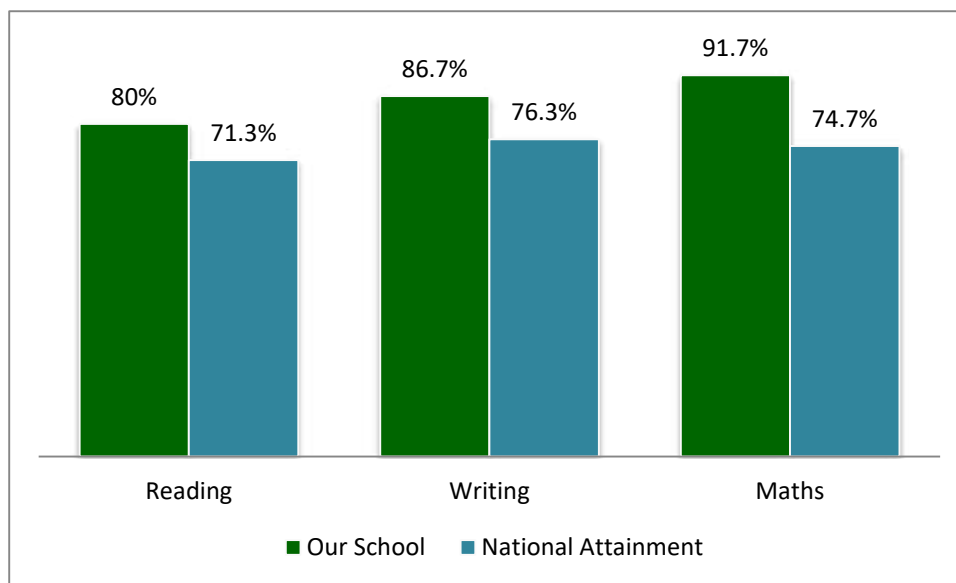

KS2 SATs Results 2017

Once again we have seen some fantastic achievements for our Year 6 as they leave us with some amazing KS2 SATs results, far exceeding National and Devon outcomes. We were impressed with how brilliantly the children coped with the week of testing, testament in part to the preparation from their Teachers. The children enjoyed a relaxed breakfast together in the community room before each test and remained upbeat and positive during the entire week.

Thank you to the Year 6 Teachers and TAs who worked extremely hard preparing the children for the tests - and of course to all those who taught the children throughout their time at Withycombe Primary School, as the progress made each year contributed to this success.

Percentage of children reaching the Expected Standard: